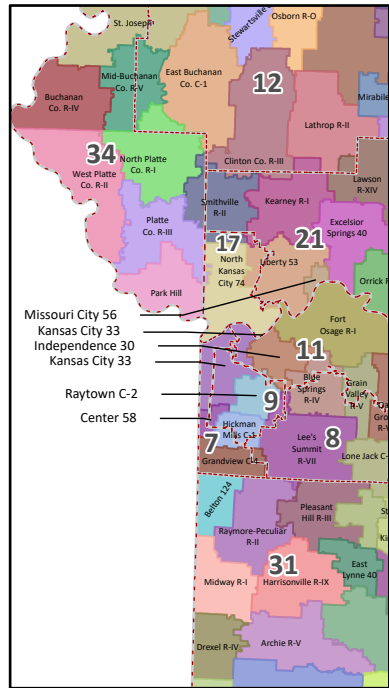

2023-24 Missouri School Districts

District/Boundary

Senate

Kansas City

St. Louis

Clarkton C-4
Holcomb R-III
Kennett 39
Senath-Hornersville C-8
Caruthersville 18
Pemisicott Co. R-II