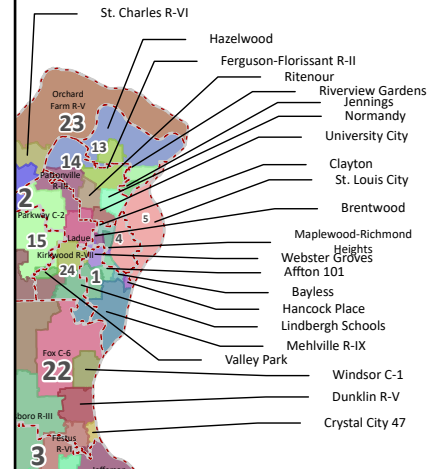

2023-24 Missouri School Districts

District/Boundary

Senate

Kansas City

St. Louis

Clarkton C-4
Holcomb R-III
Kennett 39
Senath-Hornersville C-8
Caruthersville 18
Pemisicott Co. R-II