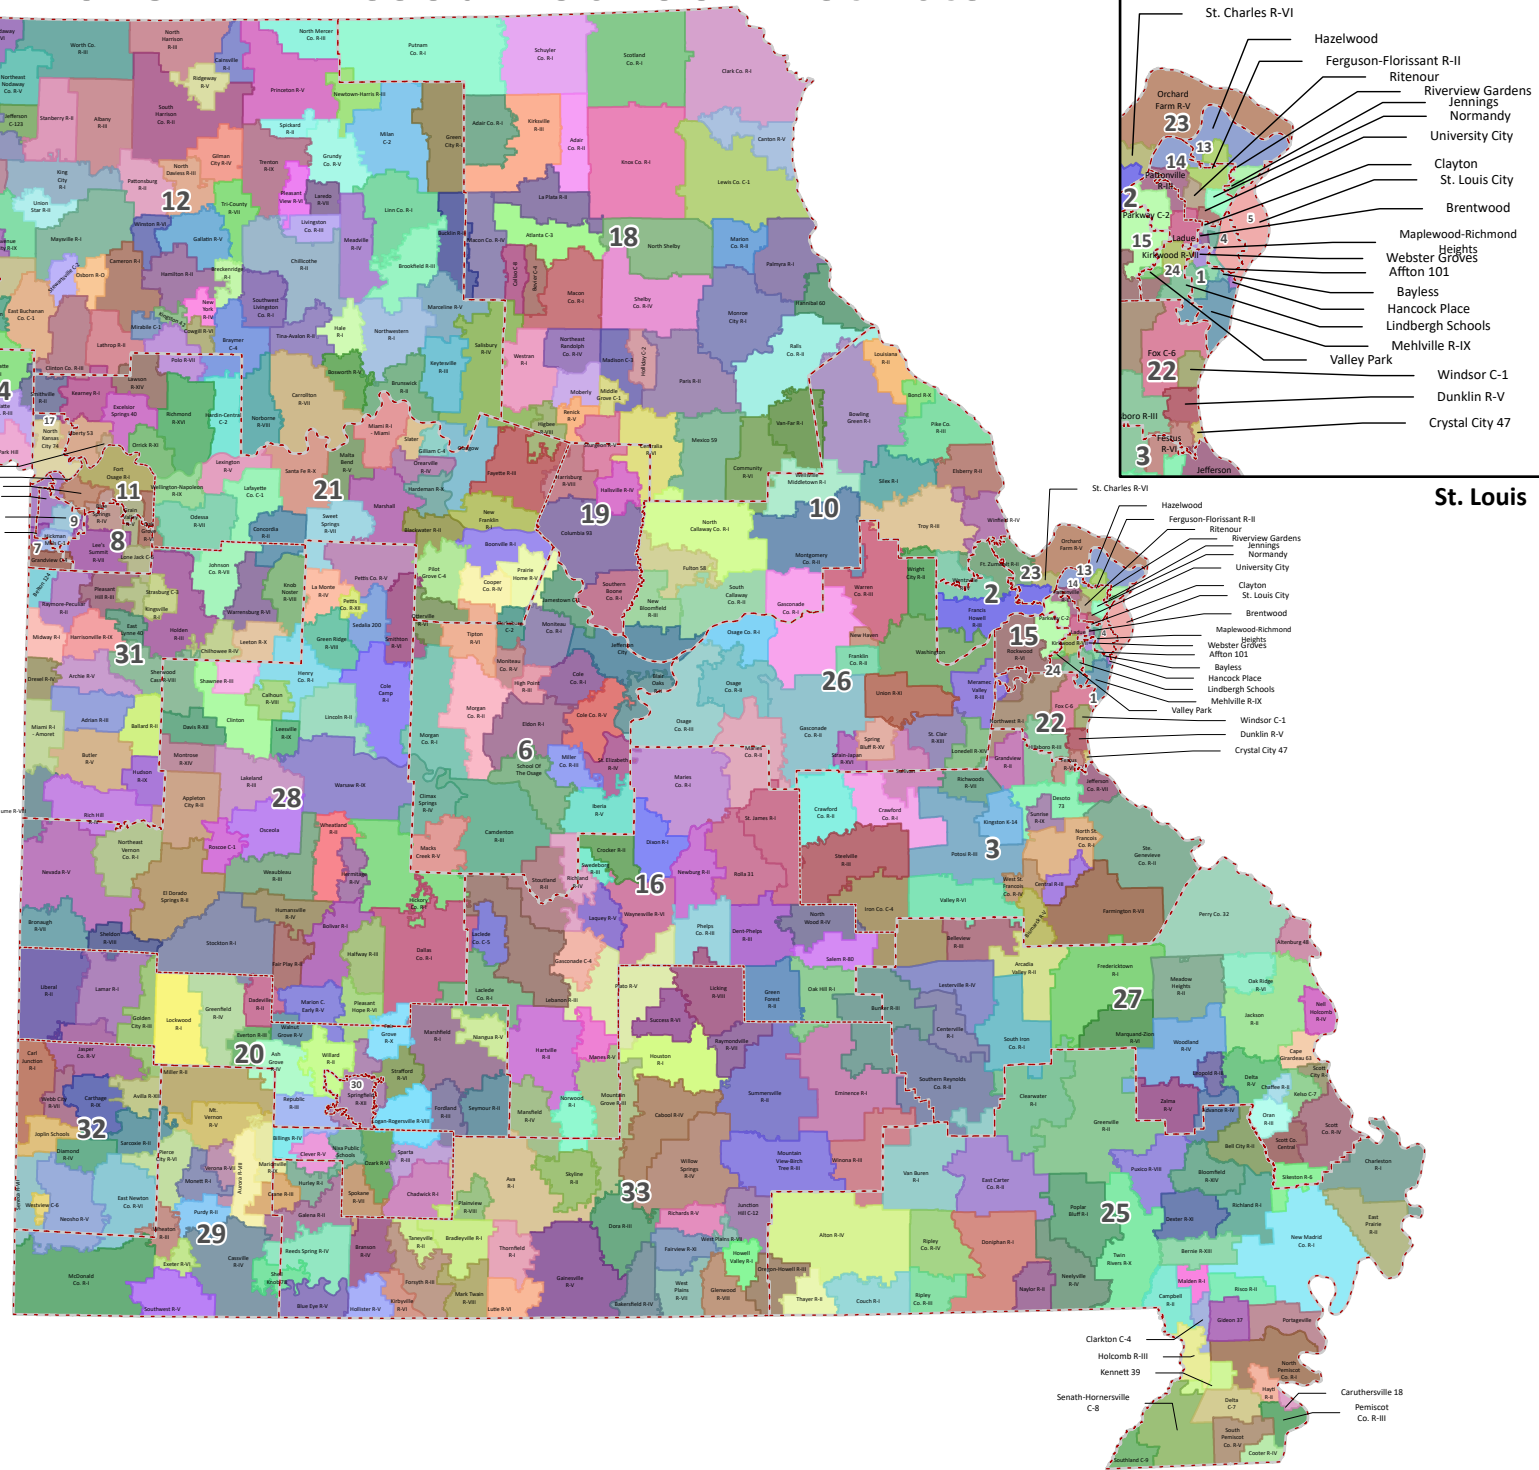

2023-24 Missouri School Districts

District/Boundary

Senate

Kansas City

St. Louis

Clarkton C-4
Holcomb R-III
Kennett 39
Senath-Hornersville C-8
Caruthersville 18
Pemisicott Co. R-II