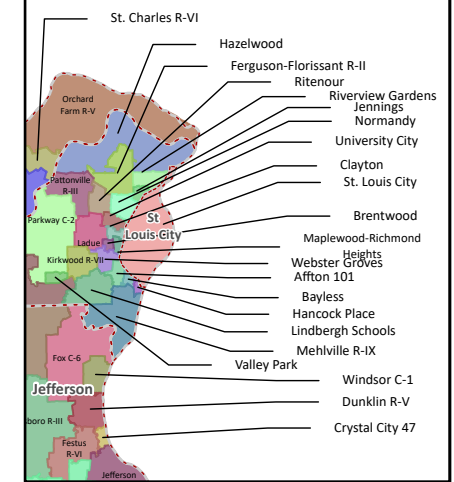

# 2023-24 Missouri School Districts

District/Boundary

County

Kansas City

St. Louis