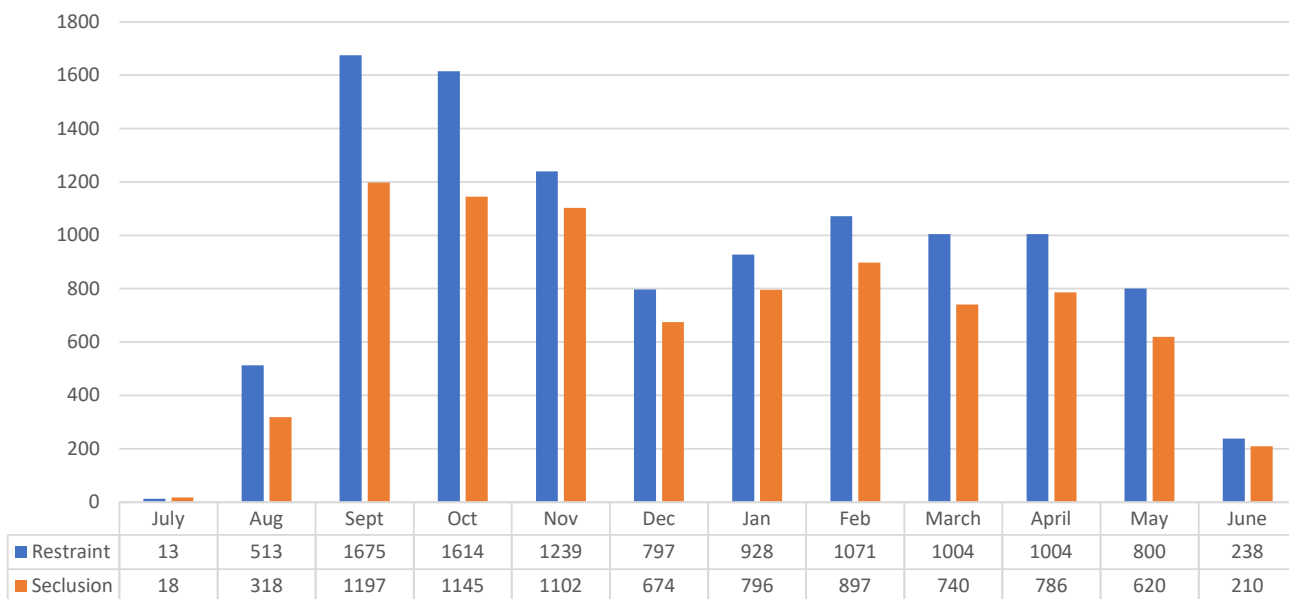

Department of Elementary and Secondary Education
 Number of Incidents of Restraint and Seclusion by Month
 3/13/2024

2022-23 Incidents of Restraint and Seclusion by Month

2023-24 Incidents of Restraint and Seclusion by Month (first six months)