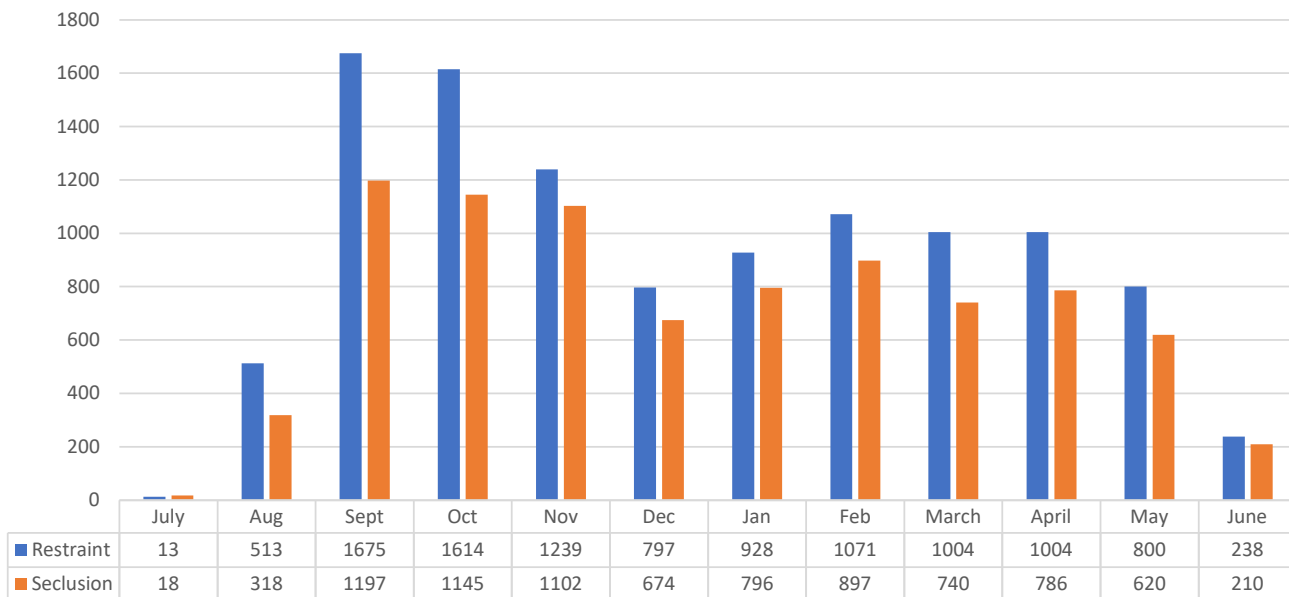

Department of Elementary and Secondary Education
 Number of Incidents of Restraint and Seclusion by Month
 8/8/2024

2022-23 Incidents of Restraint and Seclusion by Month

2023-24 Incidents of Restraint and Seclusion by Month